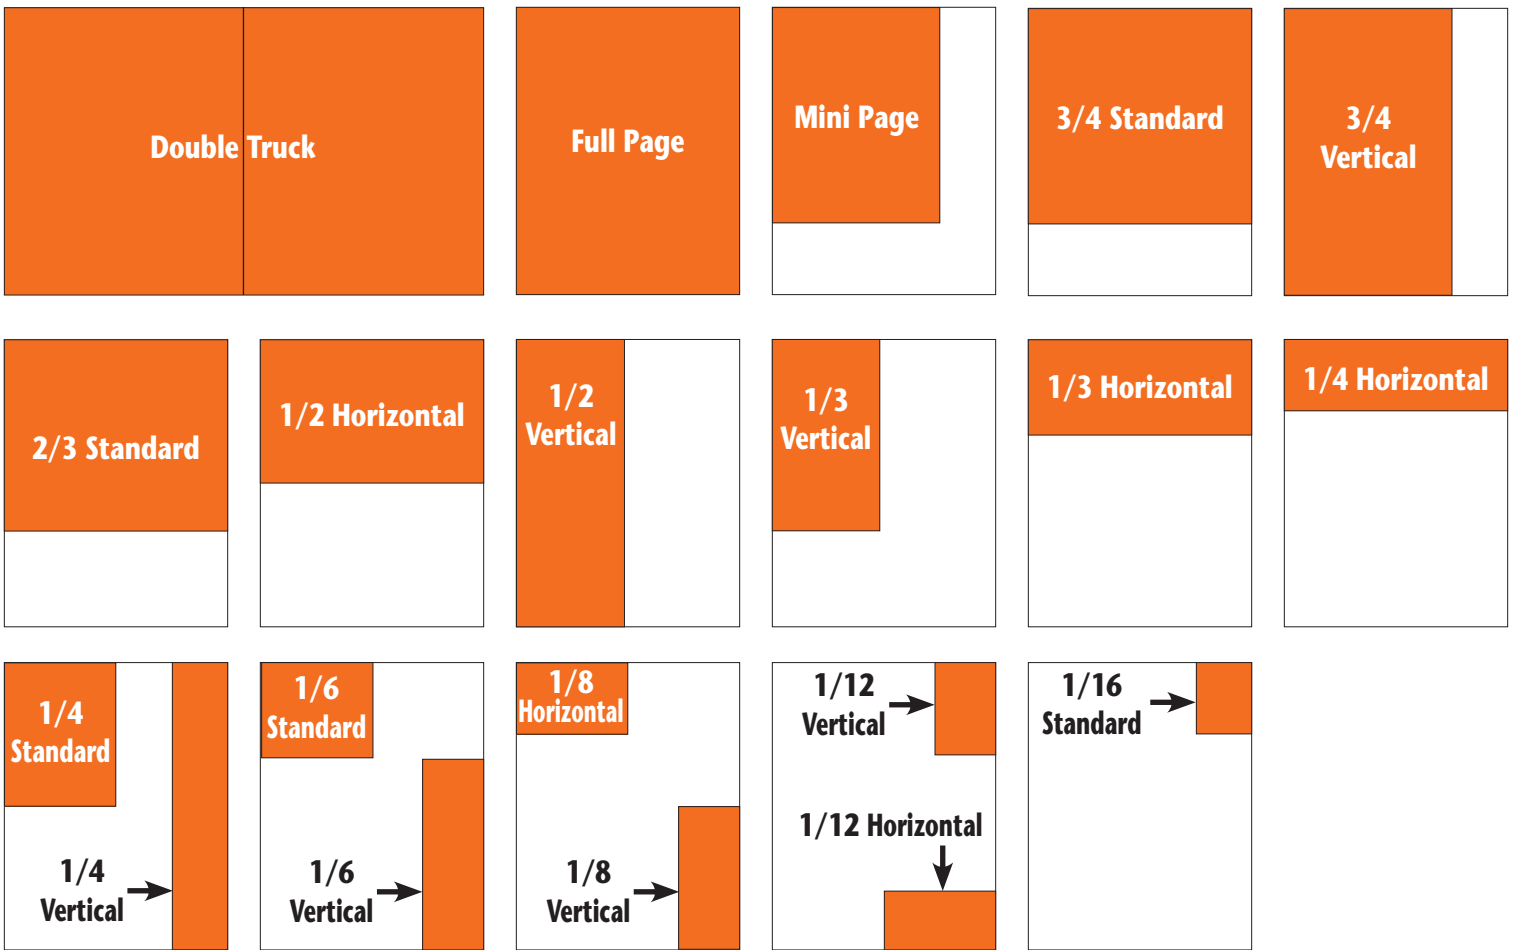

# 2023 AD SIZES AND DIMENSIONS

## REGULAR WEEKLY AND SPECIAL EDITIONS

ALL DIMENSIONS ARE **WIDTH x HEIGHT** IN INCHES

Double Truck ad	18.75" x 11.25"	1/4 vertical *	2.125" x 11.037"
Full page	9" x 11.25"	1/4 horizontal	9" x 2.663"
Mini page	6.708" x 8.244"	1/4 standard	4.417" x 5.453"
3/4 standard	9" x 8.244"	1/6 standard	4.417" x 3.593"
3/4 vertical *	6.708" x 11.037"	1/6 vertical *	2.125" x 7.316"
2/3 standard	9" x 7.316"	1/8 horizontal	4.417" x 2.663"
1/2 horizontal	9" x 5.453"	1/8 vertical *	2.125" x 5.453"
1/2 vertical	4.417" x 11.037"	1/12 horizontal *	4.417" x 1.796"
1/3 vertical	4.417" x 7.316"	1/12 vertical *	2.125" x 3.593"
1/3 horizontal	9" x 3.593"	1/16 standard*	2.125" x 2.663"

\* Sizes only available in regular issues

**GLOSSY INSIDE FRONT COVER, INSIDE BACK COVER and BACK COVER DIMENSIONS**

Final trim of full size ad: 9.75" (w) x 12" (h)  
 With 0.25" bleed on each side: 10.25" (w) x 12.5" (h)  
 Live area: 9" (w) x 11.25" (h) (no text or important images within 0.375" of final trim size)

**NOTE: For cover position ads, please build at 300dpi**